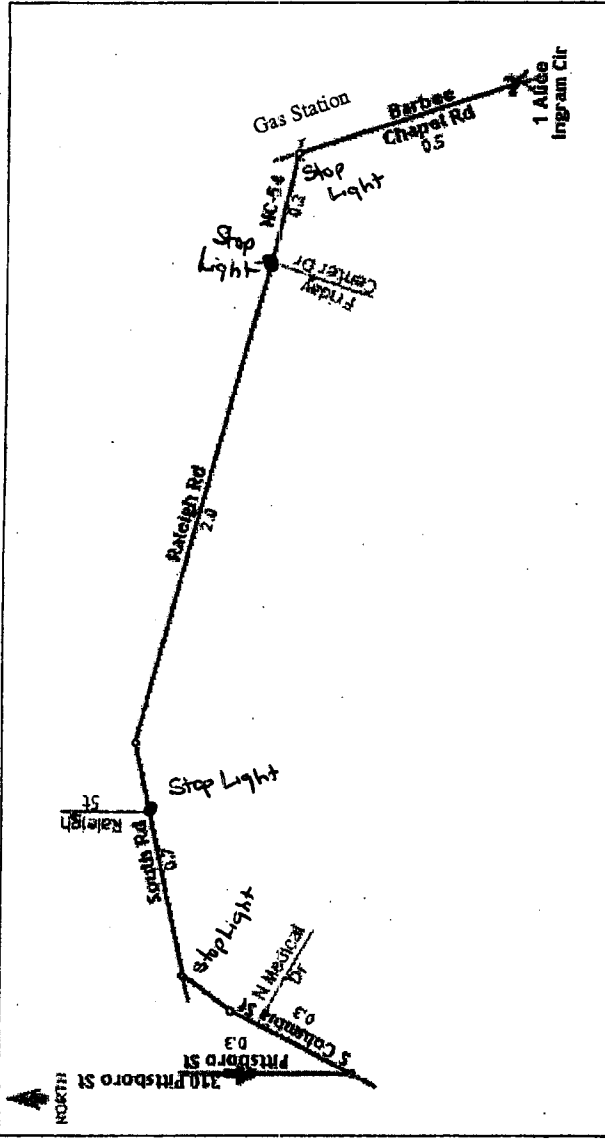

Everyone needs a little direction in life

From: 310 Pittsboro St
Chapel Hill, NC 27599-0001
To: 1 Alice Ingram Cir
Chapel Hill, NC 27517-6084

The estimated travel time is 7 minutes for 3.74 miles of travel, total of 7 steps.

Elapsed Distance
0.2
0.5
0.6
1.2
3.1
3.2
3.7

Directions

- 1 Begin at 310 Pittsboro St on Pittsboro St and go South for 0.3 miles
- 2 Turn left on S Columbia St, NC-86 and go Northeast for 0.3 miles
- 3 Turn right and go Northeast for 200 feet
- 4 Turn right on South Rd, NC-54-BR and go East for 0.6 miles
- 5 Continue on Raleigh Rd and go East for 1.9 miles
- 6 Continue on NC-54 and go East for 600 feet
- 7 Turn right on Barbee Chapel Rd and go South for 0.5 miles to 1 Alice Ingram Cir

These driving directions are provided only as a rough guideline. Please be sure to call ahead to verify the location and directions.

Destination Map

©2002 VeriMap Corp. GDI